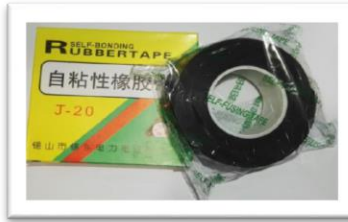

IP Camera Ports Waterproof Installation Guide

【Tools】

Ethernet port waterproof accessories in the box

Self-bonding rubber tape

Insulation adhesive tape

【Waterproof Solution】

➤ Ethernet Port Waterproof Solution