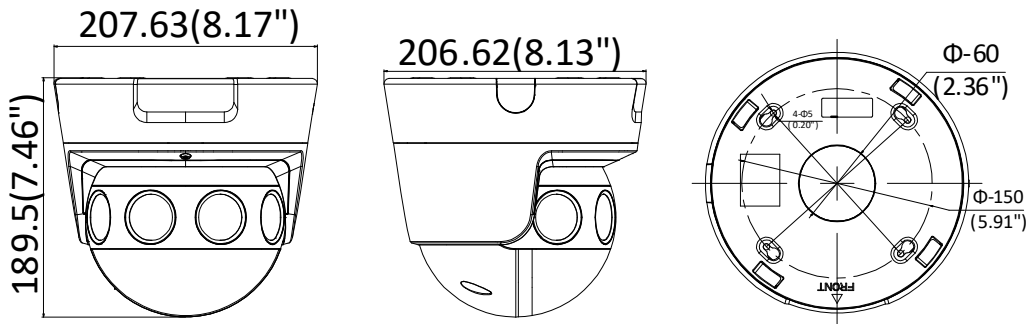

Specifications (continued)

Audio	
Environment Noise Filtering	Yes
Audio Sampling Rate	Maximum 48 kHz
General	
NVR Compatibility	Fully compatible with Hikvision I Series NVRs
Operating Conditions	-40° to +60° C (-40° to +140° F), humidity 95% or less (non-condensing)
Power Supply	12 VDC ±20%, PoE: 802.3at, class 4
Power Consumption and Current	12 VDC, 1.5 A, maximum 18 W PoE (802.3at) maximum 25 W
Protection Level	IP67; TVS 2000V lightning protection, surge protection, and voltage transient protection
Dimensions	190 mm × 207 mm × 208 mm (7.5" × 8.2" × 8.2")
Weight	3500 g (7.7 lb)

Dimensions

Unit: mm

Accessories

WMP-L Wall Mount	WMP-PV Wall Mount	CPM-S Pendant Mount	PM Vertical Pole Mount	CM Corner Mount	Pendant Cap (Included)